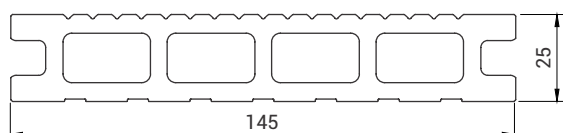

### Profile Code: EWD145X25

Standard Length : 2.90 mts / 9'6"

Surface Finishes : Grooved

Nogal

Doussie

### Profile Code: EWD146X21

Standard Length : 2.90 mts / 9'6"  
Surface Finishes : Grooved

Oak Mahogany Teak