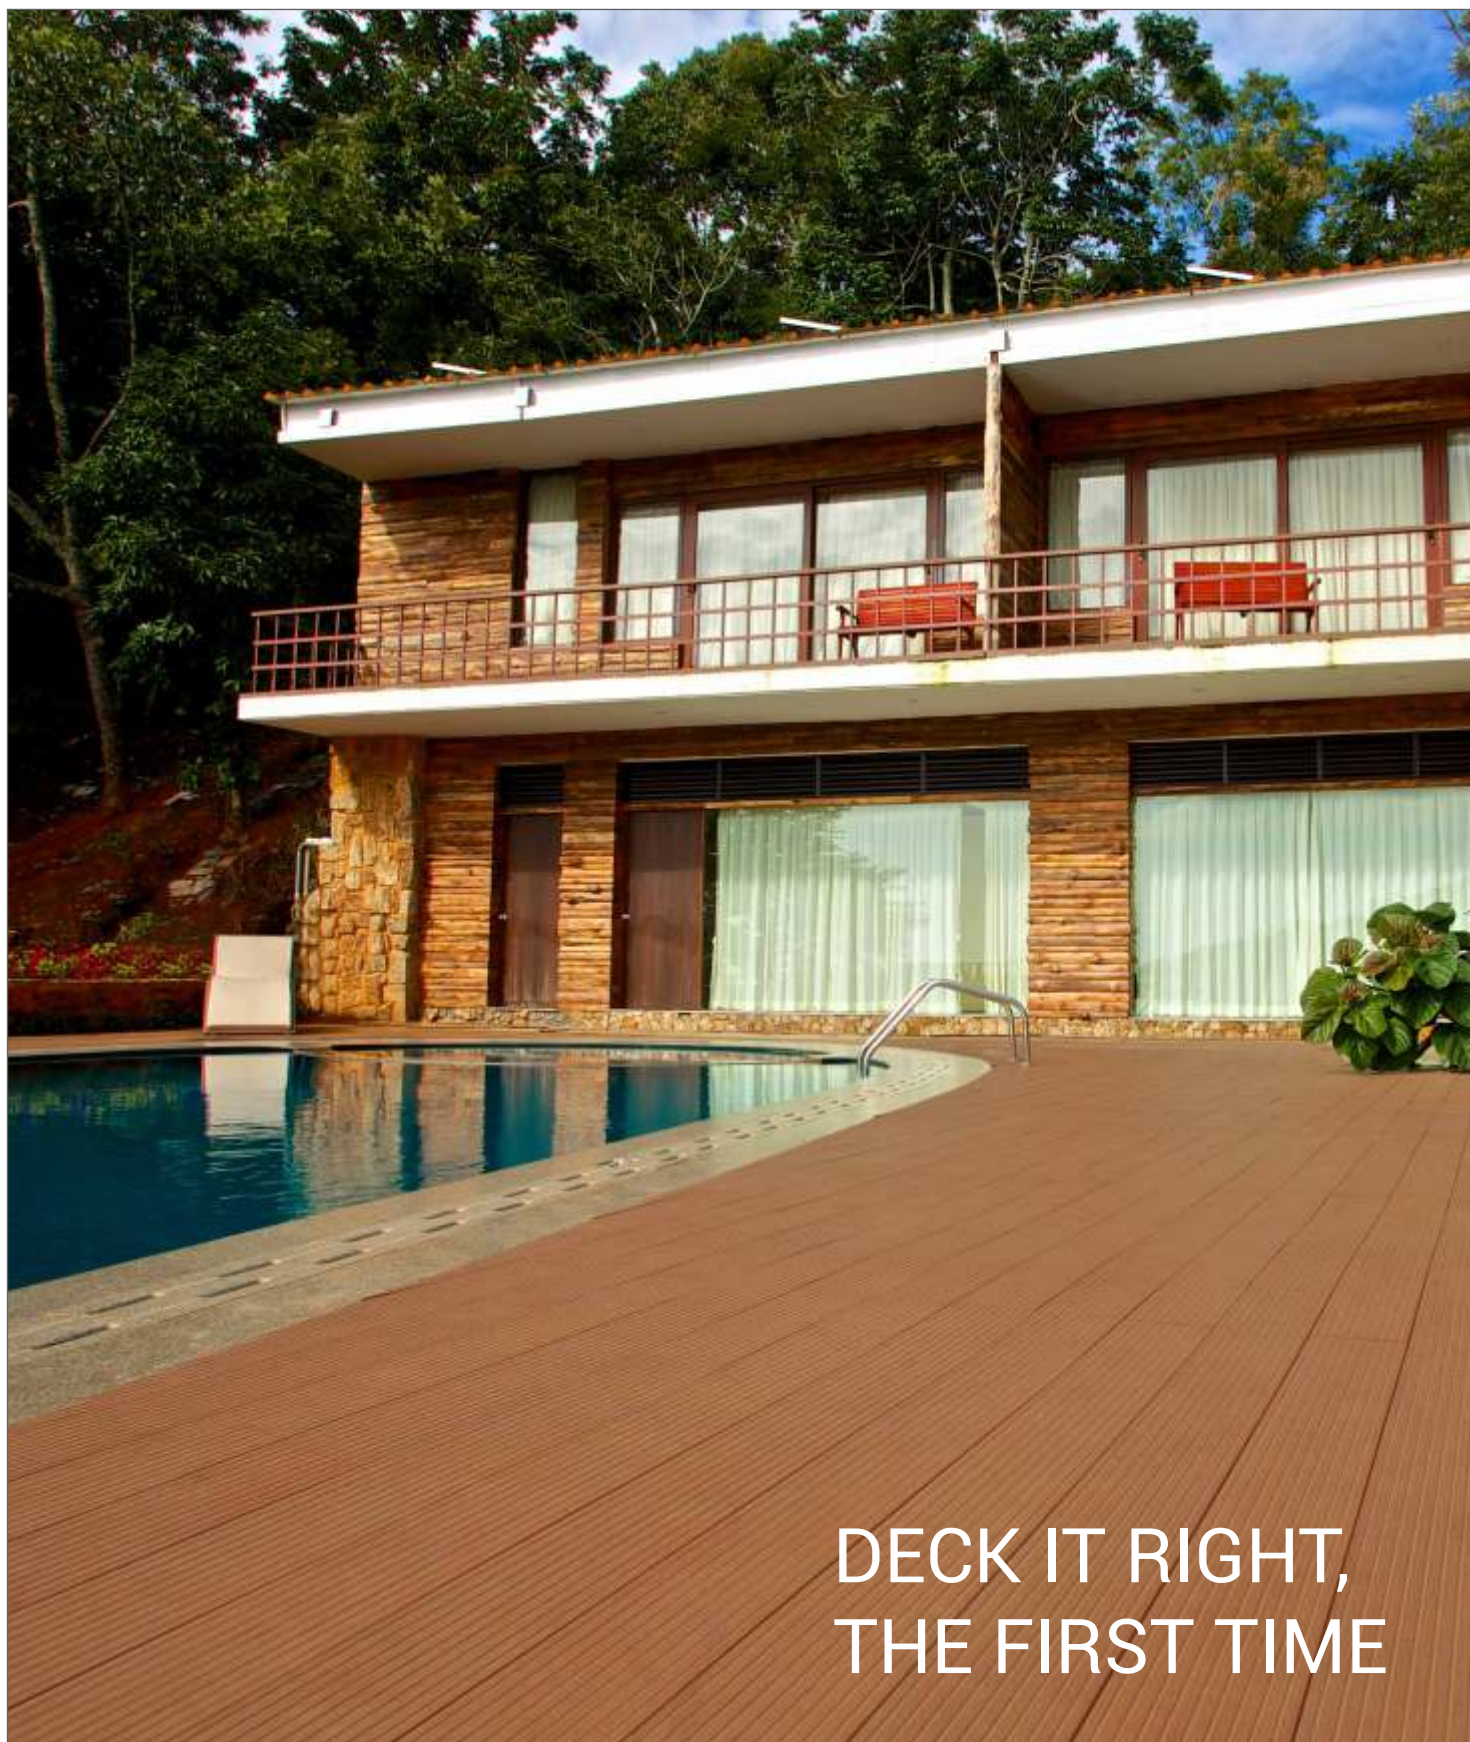

**EVERWOOD**<sup>®</sup>

Premium Exterior WPC

DECKING PRODUCT CATALOGUE

DECK IT RIGHT,  
THE FIRST TIME

“  
DECK IT  
RIGHT  
THE  
FIRST TIME  
”

Everwood Classic  
(Hospitality Project)

Everwood's range of application based low maintenance decking is suitable for every need. Elegant colours, combined with different surface finishes, results in an unmatched choice for different conditions that look great and will stay that way. High performance, low on maintenance, Everwood's reversible deck planks are fitted to an aluminum framework with concealed fixtures, offering barefoot safe and anti-skid surfaces.

## Ultima

High on Looks, Tops on Performance.

Everwood Ultima co-extrusion decking planks are the ultimate choice for decking, as it is the most aesthetically pleasing and durable decking plank which has a natural wood grain and grooved surface outer core for ultimate performance.

## Endura

Beautiful Outdoors, Designed to Endure.

Everwood Endura high-performance Deck planks are designed for durability and are best suited for high traffic applications or large commercial developments. Everwood Endura adds grandeur around swimming pools, walkways, or any space that requires a highly durable deck surface.

## Classic

Absolute Value, Classic Choice.

Everwood Classic deck planks deliver absolute value with uncompromised standards. It is the ideal choice of planks for low traffic decks. Everwood Classic is available in a wide range of colours and 2 groove options. Classic is perfect in any outdoor living space.