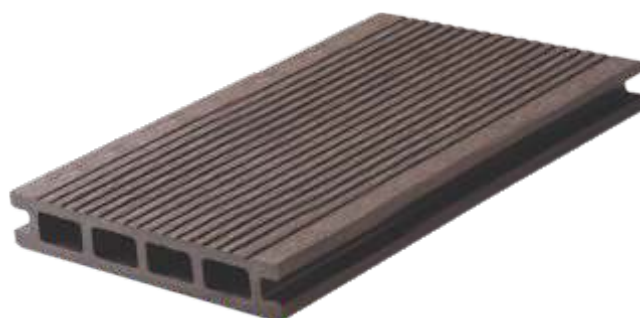

## Endura

Beautiful Outdoors, Designed to Endure.

Everwood Endura high-performance Deck planks are designed for durability and are best suited for high traffic applications or large commercial developments. Everwood Endura adds grandeur around swimming pools, walkways, or any space that requires a highly durable deck surface.

### Profile Code: EWD145X25

Standard Length : 2.90 mts / 9'6"

Surface Finishes : Grooved

Nogal

Doussie

## Classic

Absolute Value, Classic Choice.

Everwood Classic deck planks deliver absolute value with uncompromised standards. It is the ideal choice of planks for low traffic decks. Everwood Classic is available in a wide range of colours and 2 groove options. Classic is perfect in any outdoor living space.