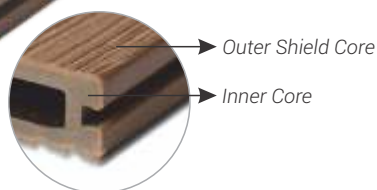

## Ultima

High on Looks, Tops on Performance.

Everwood Ultima co-extrusion decking planks are the ultimate choice for decking, as it is the most aesthetically pleasing and durable decking plank which has a natural wood grain and grooved surface outer core for ultimate performance.

### Profile Code: EWD146X23

Standard Length : 2.90 mts / 9'6"

Surface Finishes : Grained / Grooved

Chestnut

Cordoba

Maple