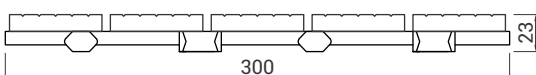

## Ezee Tile

Do It Yourself, The Style Tile.

Everwood Ezee deck tiles are simply the perfect flooring for balconies, verandas and sit-outs or other covered outdoor spaces. Requiring no framework, but just a firm sub-floor, Ezee tiles are interlocking, easy to install, giving a refreshing new wood look.

### Profile Code: EWD300X300

Standard Size : 300 mm X 300 mm  
Surface Finishes : Grooved

Oak Doussie Ebony

Scan the QR Code for  
Website