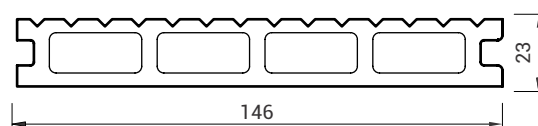

### Profile Code: EWD146X23

Standard Length : 2.90 mts / 9'6"

Surface Finishes : Grained / Grooved

Chestnut

Cordoba

Maple

### Profile Code: EWD145X25

Standard Length : 2.90 mts / 9'6"

Surface Finishes : Grooved

Nogal

Doussie

### Profile Code: EWD300X300

Standard Size : 300 mm X 300 mm  
Surface Finishes : Grooved

Oak Doussie Ebony

Scan the QR Code for  
Website