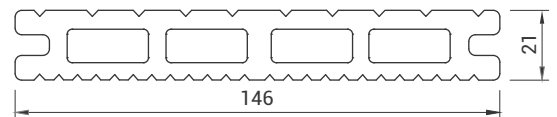

### Profile Code: EWD145X25

Standard Length : 2.90 mts / 9'6"

Surface Finishes : Grooved

Nogal

Doussie

### Profile Code: EWD146X21

Standard Length : 2.90 mts / 9'6"  
Surface Finishes : Grooved

Oak Mahogany Teak